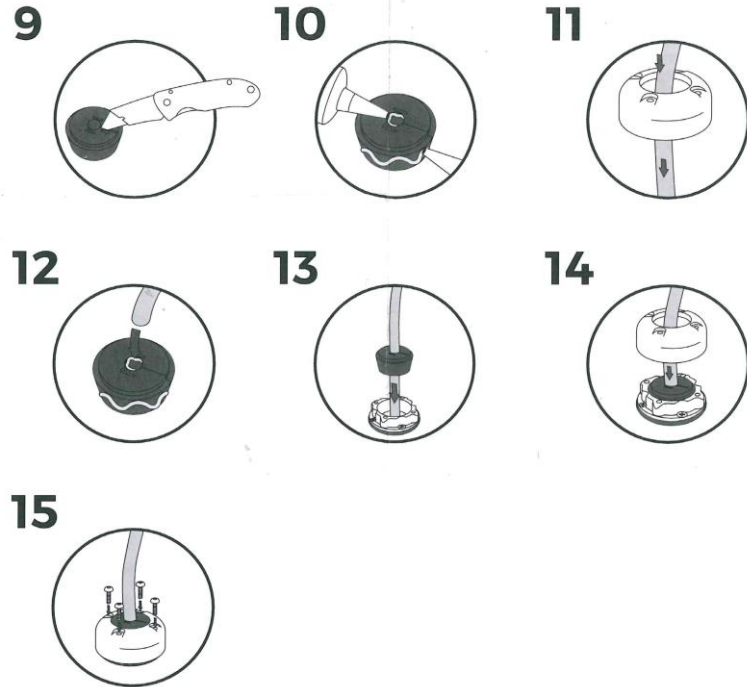

# CABLE GLAND INSTRUCTIONS

For Cable Gland Part #

CG20P-G	CG30P-G	CGM17P-G
CG20A-B	CG30A-B	CGM17A-B
CG20-SS	CG30-SS	CGM17-SS

PVI Inc.  
 12532 Beverly Park Road  
 Lynnwood, WA 98087  
 425-355-3669  
 www.pyiinc.com