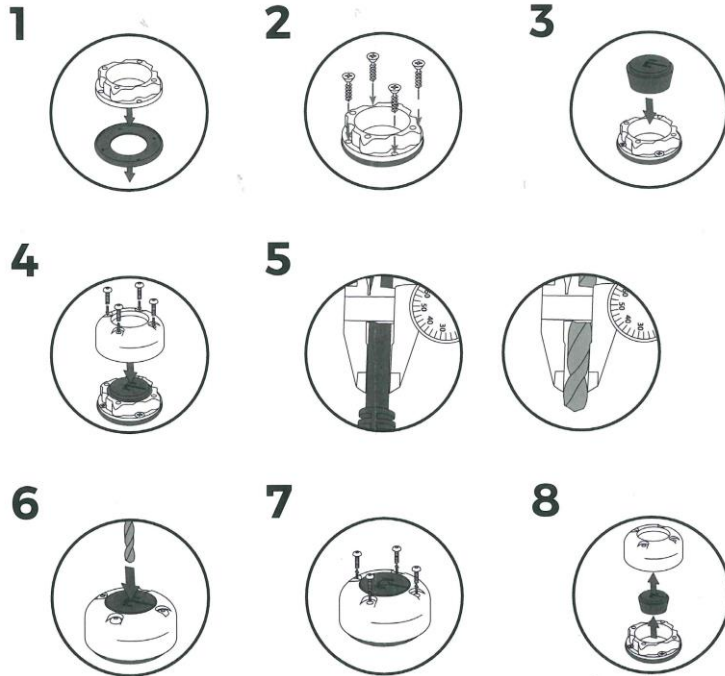

# CABLE GLAND INSTRUCTIONS

For Cable Gland Part #

CG20P-G	CG30P-G	CGM17P-G
CG20A-B	CG30A-B	CGM17A-B
CG20-SS	CG30-SS	CGM17-SS

PVI Inc.  
 12532 Beverly Park Road  
 Lynnwood, WA 98087  
 425-355-3669  
 www.pyiinc.com